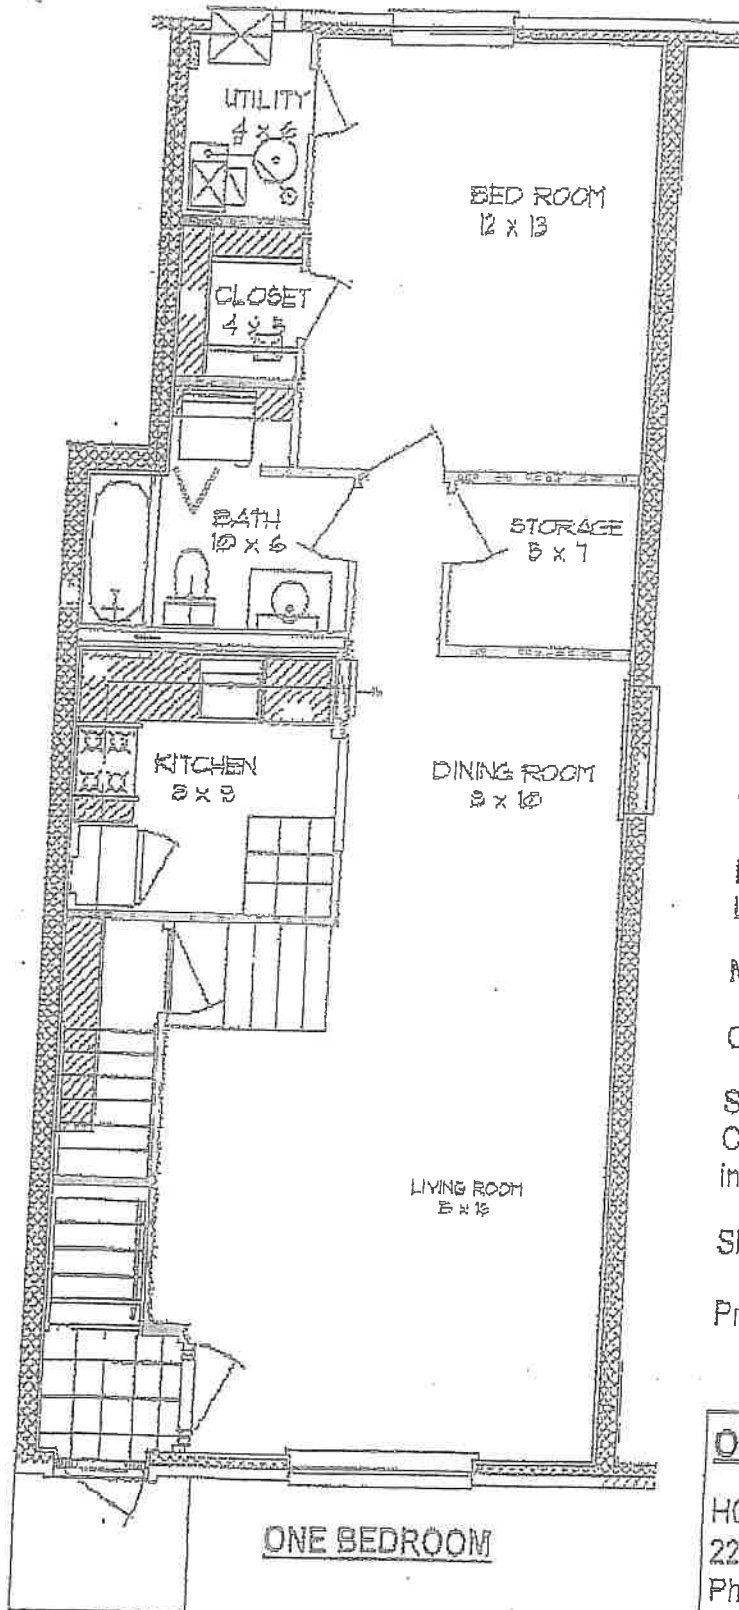

# BUSTLE-TOWNE APARTMENTS

9101 Old Bustleton Avenue

ONE BEDROOM

## Features

- Gas Heat and Hot Water - Individually Controlled
- Central Air Conditioning
- Refrigerator - Two Door
- Garbage Disposal
- Gas Range and Hood
- Dishwasher
- Hot Point Washer and Dryer
- Fire Resistant and Sound Proofing Concrete Between Floors
- All Masonry Walls Between Apartments
- Wall to Wall Carpet Throughout
- Full Ceramic Tile Baths w/ Large Wall Mirror
- Master T.V. Antenna Outlets
- Off Street Parking Lot
- Shopping Centers, Schools, Churches of All Denominations in Immediate Area
- Shades and Screens
- Private Entrances