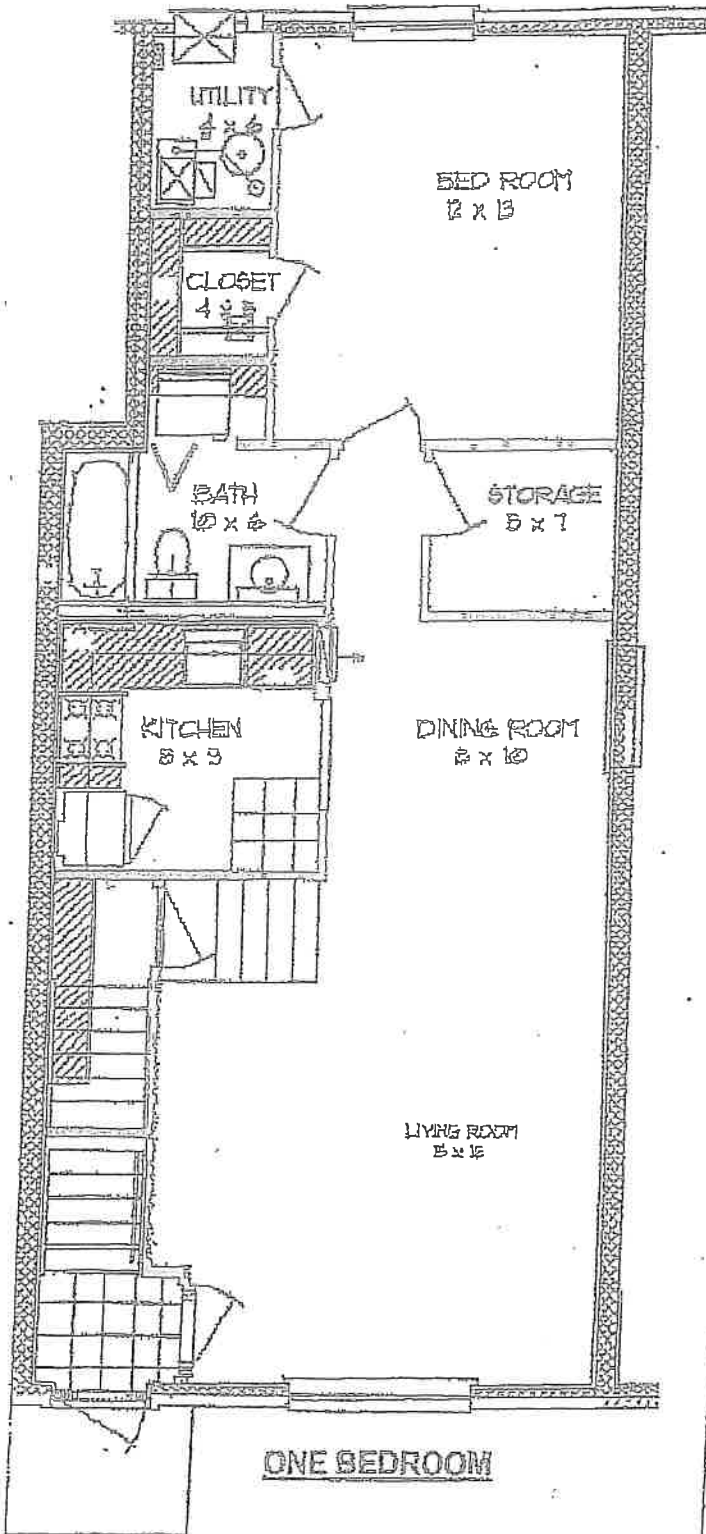

Electric (We pay gas/heat & hot water)
 Includes: Washer, Dryer, Dishwasher, Garbage Disposal, Oven, Fridge
 100sq feet
 Central Air
 Semi Private Entrance
 NON-SMOKING

OLD NEWTOWN PLACE APARTMENTS

9122 OLD NEWTOWN ROAD

Features

- Gas Heat and Hot Water – Individually Controlled
- Central Air Conditioning
- Refrigerator -Two Door
- Garbage Disposal
- Gas Range and Hood
- Dishwasher
- Hot Point Washer and Dryer
- Fire Resistant and Sound Proofing Concrete Between Floors
- All Masonry Walls Between Apartments
- Wall to Wall Carpet Throughout
- Full Ceramic Tile Baths w/ Large Wall Mirror
- Master T.V. Antenna Outlets
- Off Street Parking Lot
- Shopping Centers, Schools, Churches of All Denominations in Immediate Area
- Shades and Screens
- Private Entrances